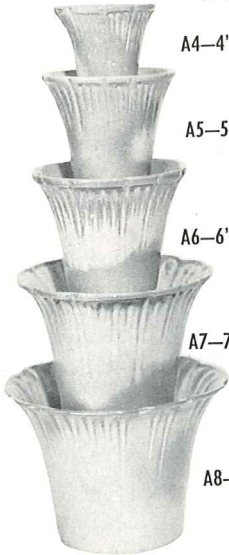

4H

190-5½"-1.00

5HS

7HS

94H

133-6½"-1.50

97H

SALT & PEPPERS
1.00 pair

INDIVIDUAL CREAMER & SUGARS

31

32

BUD VASES-.60 EACH

562

550

551

555

513

467

512

463

A4-4"- .60

A5-5"- .80

A6-6"-1.00

A7-7"-1.25

A8-8"-1.50

GLAZED POTS

97V-2 qt. BAKER-2.75

97D-2 qt. PITCHER-2.50

BARRELS-AVAILABLE IN PRAIRIE GREEN, DESERT GOLD
OTHERWISE: THIS PAGE AVAILABLE IN ALL COLORS

97U-INDIVIDUAL BAKER-1.00

97M-16 oz. MUG-1.10

9L-11" LOG-2.00